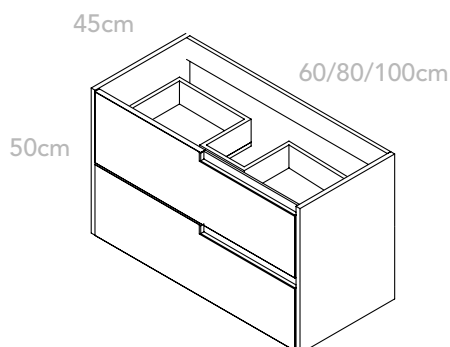

Sizes / Dimensiones / Dimensions: