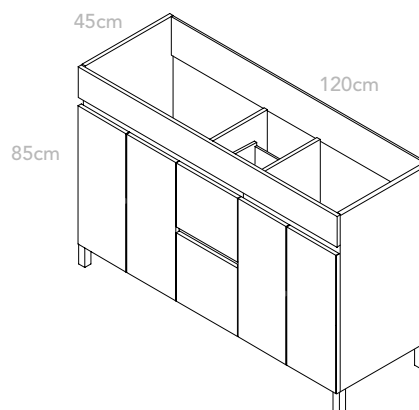

· **Sizes / Dimensiones / Dimensions:**