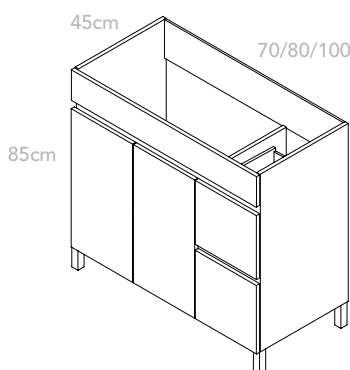

· **Sizes / Dimensiones / Dimensions:**