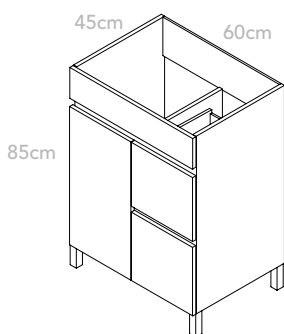

· **Sizes / Dimensiones / Dimensions:**